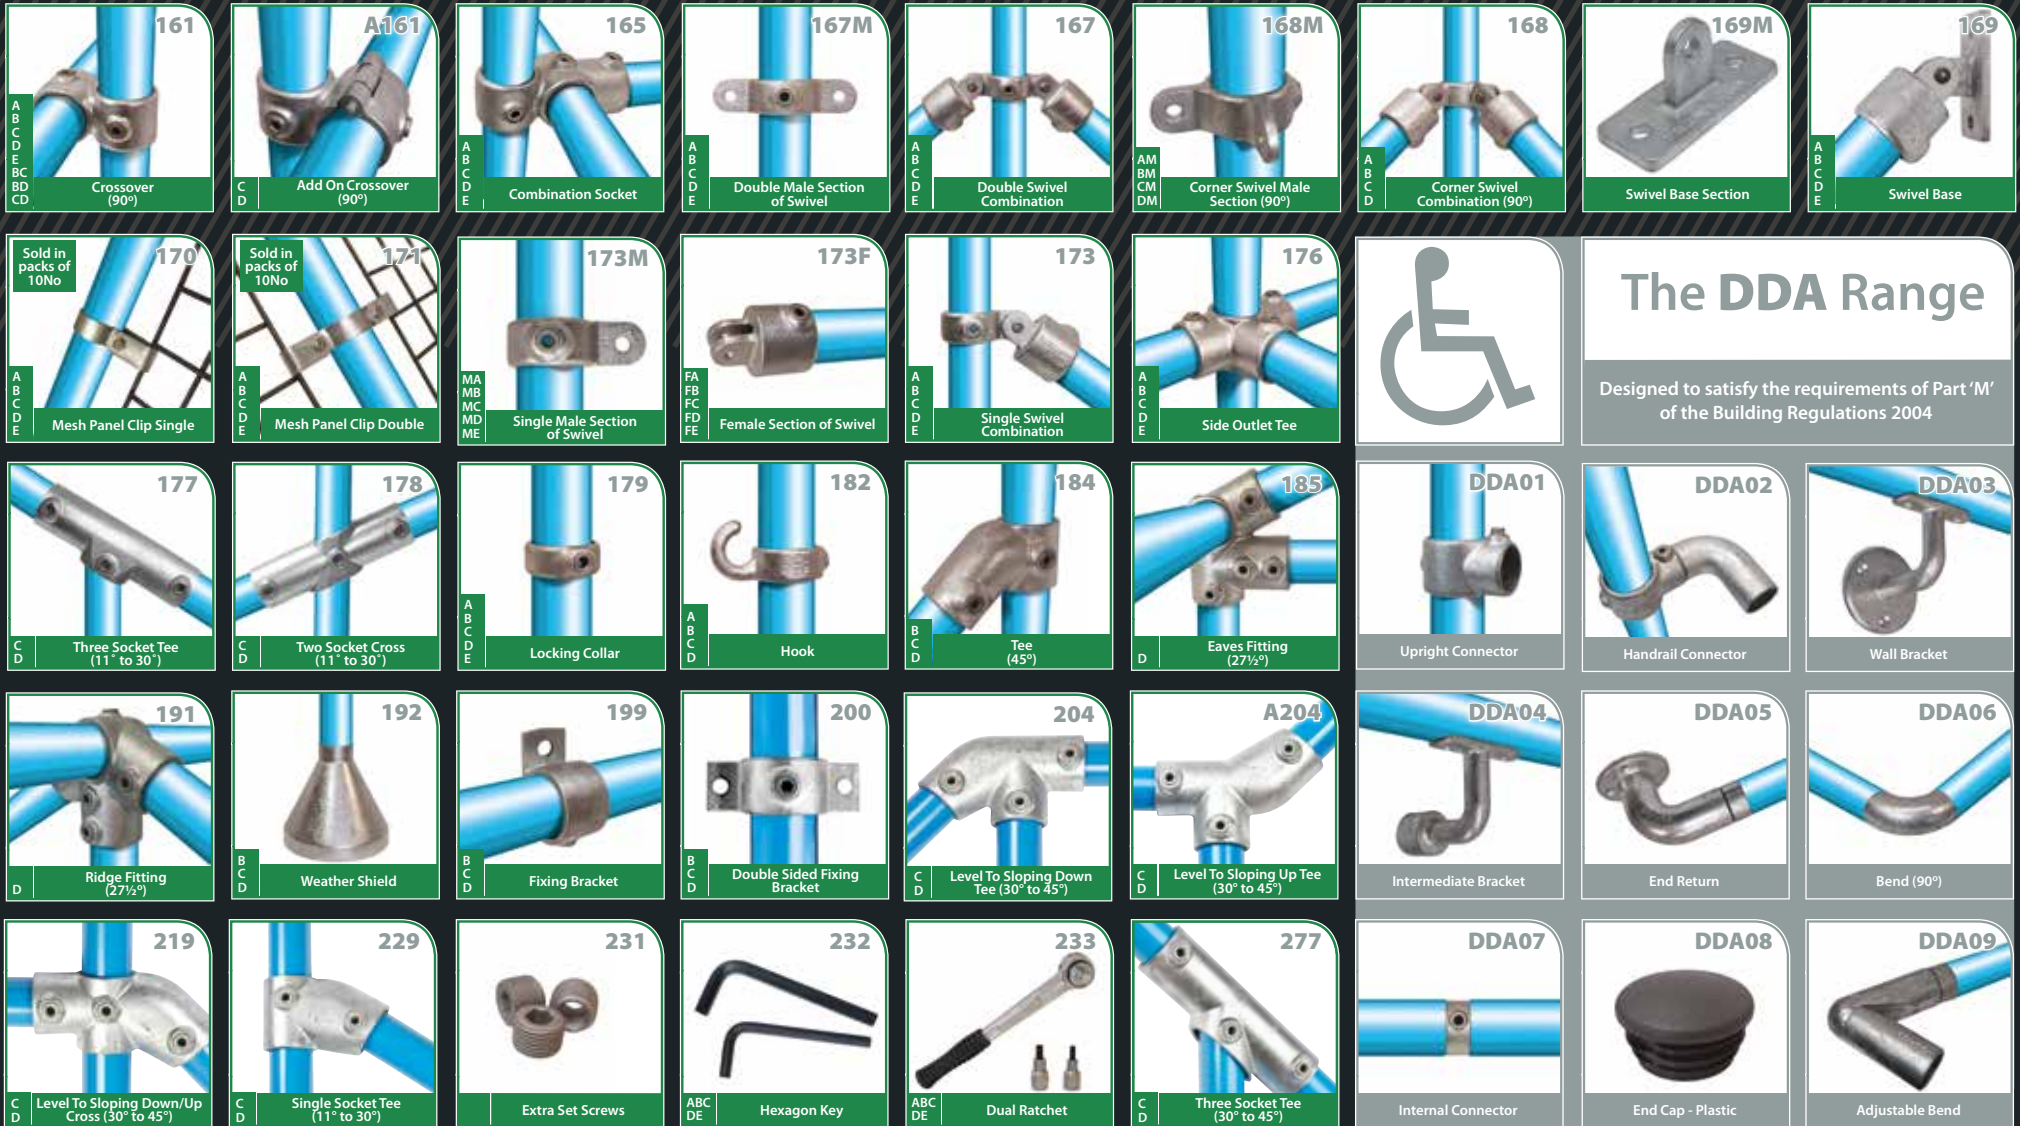

Fitting	Tube size $\varnothing$	Nominal bore of tube	
		Metric	Imperial
A	26.9mm	20mm	3/4"
B	33.7mm	25mm	1"
C	42.4mm	32mm	1 1/4"
D	48.3mm	40mm	1 1/2"
E	60.3mm	50mm	2"

Photographs courtesy of Bougourd and Harry Limited, authorised distributor of Tubeclamps in Guernsey