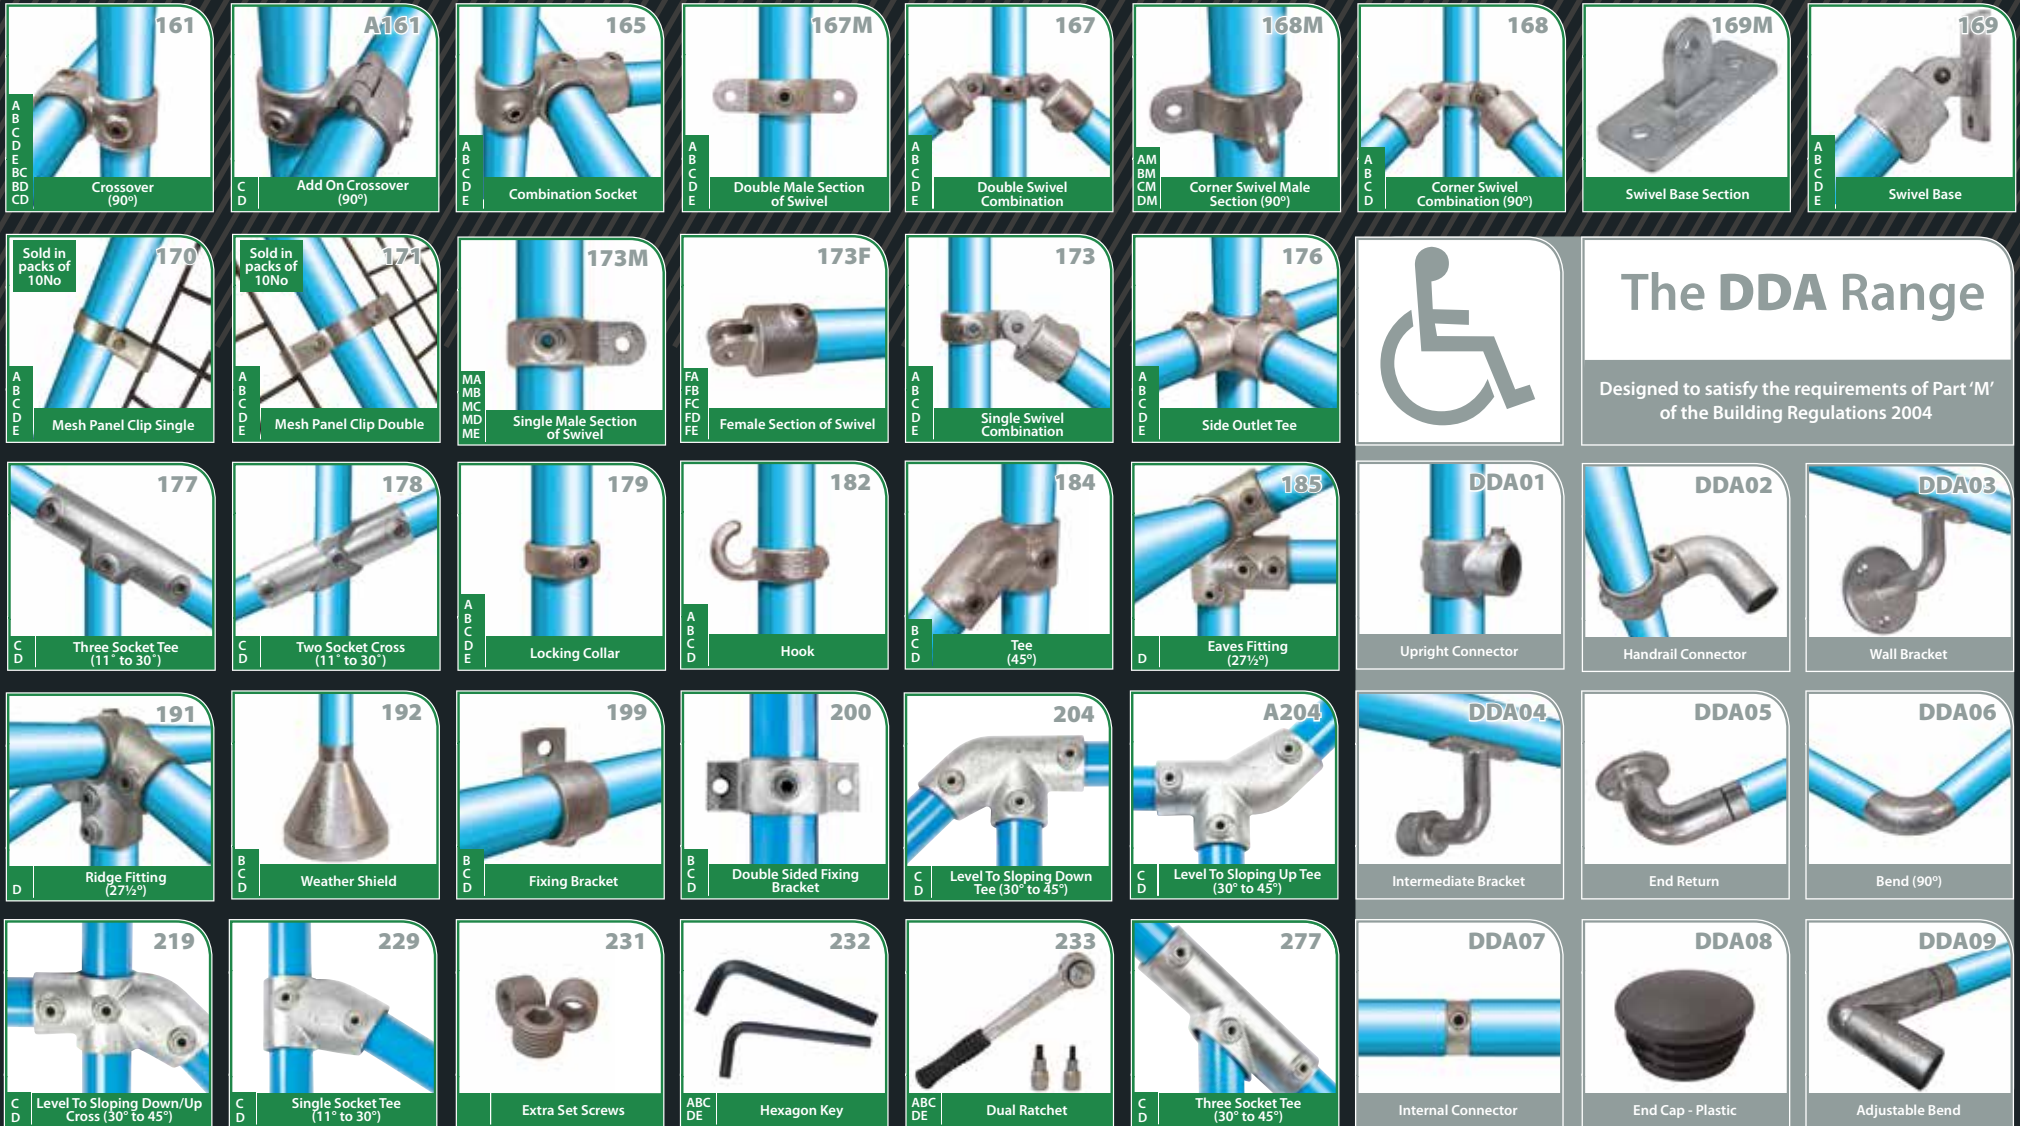

Fitting	Tube size \varnothing	Nominal bore of tube	
		Metric	Imperial
A	26.9mm	20mm	3/4"
B	33.7mm	25mm	1"
C	42.4mm	32mm	1 1/4"
D	48.3mm	40mm	1 1/2"
E	60.3mm	50mm	2"

Photographs courtesy of Bougourd and Harry Limited, authorised distributor of Tubeclamps in Guernsey