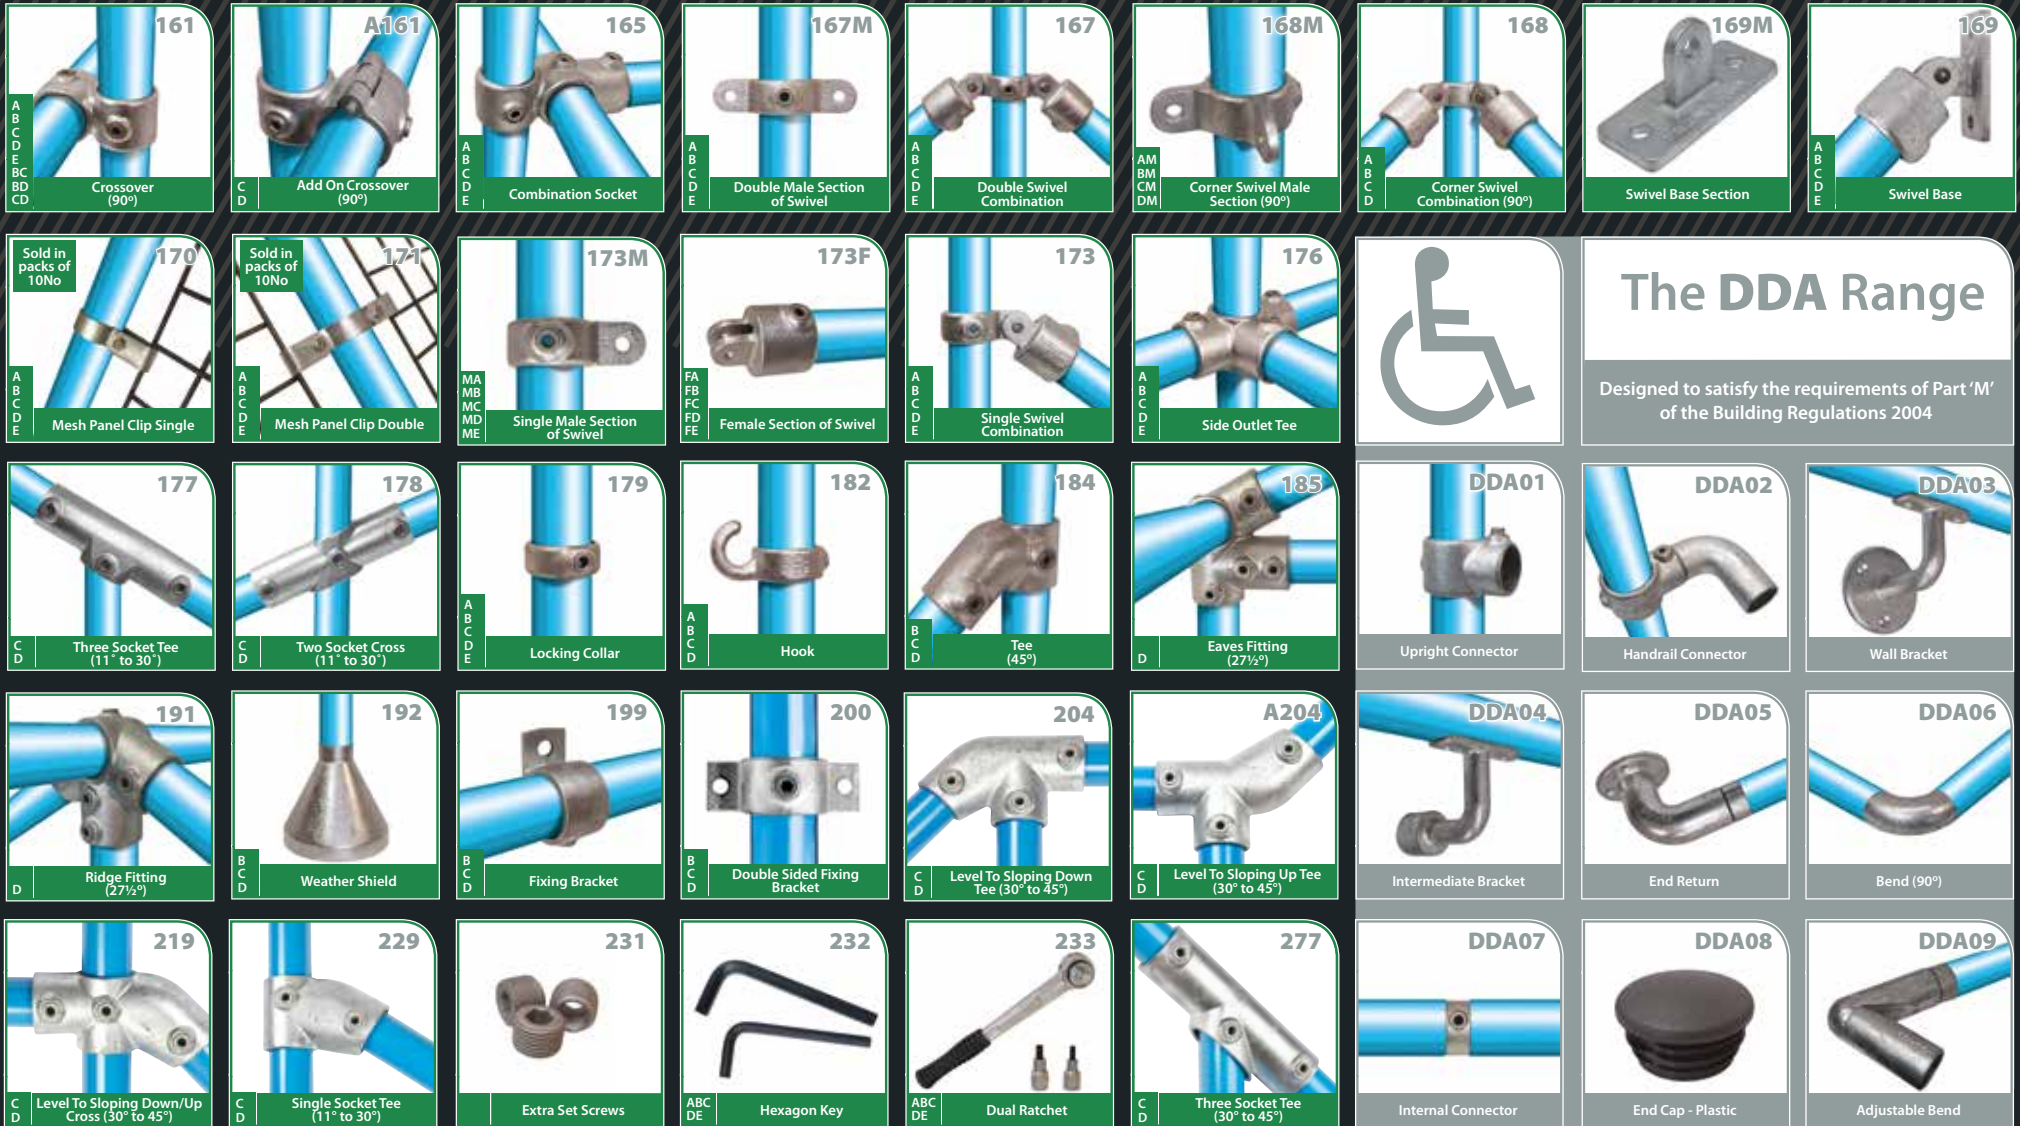

Photographs courtesy of Bougourd and Harry Limited, authorised distributor of Tubeclamps in Guernsey

Fitting	Tube size \varnothing	Nominal bore of tube	
		Metric	Imperial
A	26.9mm	20mm	3/4"
B	33.7mm	25mm	1"
C	42.4mm	32mm	1 1/4"
D	48.3mm	40mm	1 1/2"
E	60.3mm	50mm	2"